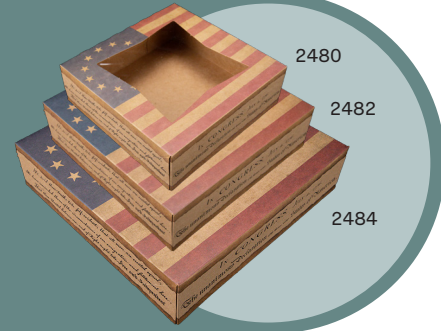

Contact your SCT Packaging Expert for more information

@sctpackaging

SEASONAL STOCK PRINTED

2024/25

FLAG DESIGN SEASONAL BOXES

Bring some history to your next patriotic celebration with our **FLAG BOX**, featuring a beautiful vintage flag design!

Choose from three sizes, each with a top that flips open to easily insert or remove a delicious apple pie or whatever best-loved dessert you choose.

A window provides an excellent view of the deliciousness inside, and diagonal scores allow the box to be easily folded flat for storage or transport. If this wasn't good enough, the box is **recyclable**, where facilities exist, just be sure to remove the window film!

FLAG DESIGN:

automatic, 1 piece box, hinged back, Kraft, packed in corrugated

Item #	Size (in)	Size (cm)	Pack	Fits Insert#
2480	8 X 8 X 2-1/2	20.3 X 20.3 X 6.4	150	10007
2482	9 X 9 X 2-1/2	22.9 X 22.9 X 6.4	150	10018
2484	10 X 10 X 2-1/2	25.4 X 25.4 X 6.4	150	10013