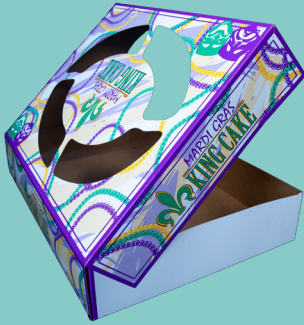

FLAG DESIGN:

automatic, 1 piece box, hinged back, Kraft, packed in corrugated

Item #	Size (in)	Size (cm)	Pack	Fits Insert#
2480	8 X 8 X 2-1/2	20.3 X 20.3 X 6.4	150	10007
2482	9 X 9 X 2-1/2	22.9 X 22.9 X 6.4	150	10018
2484	10 X 10 X 2-1/2	25.4 X 25.4 X 6.4	150	10013

CONTACT US

Phone: (+1)423.756.5121

Website: sctray.com

Contact your SCT Packaging Expert for more information

@sctpackaging

SEASONAL STOCK PRINTED

2024/25

MARDI GRAS SEASONAL BOXES

2485
2486
2487

Kick off Carnival Season with a delicious, traditional King Cake in one of our festive Mardi Gras boxes! The rich purple, green, and gold colors are so vibrant you'll feel like a part of the celebration, and with three sizes to choose from, it is the perfect choice. **Laissez les bons temps rouler!**

Holiday: March 4, 2025

MARDI GRAS:

automatic, 1 piece box, CUK, packed in corrugated

Item #	Size (in)	Size (cm)	Pack
2485	6 X 6 X 2-1/2	15.2 X 15.2 X 6.4	150
2486	10 X 10 X 2-1/2	25.4 X 25.4 X 6.4	100
2487	14 X 10 X 3	35.6 X 25.4 X 7.6	100
2488	19 X 14 X 3-1/2	48.3 X 35.6 X 8.9	50