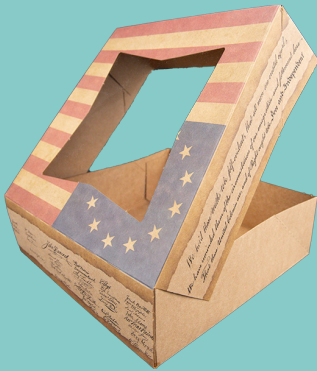

Contact your SCT Packaging Expert for more information

@sctpackaging

SEASONAL STOCK PRINTED

2024/25

FLAG DESIGN SEASONAL BOXES

Bring some history to your next patriotic celebration with our **FLAG BOX**, featuring a beautiful vintage flag design!

Choose from three sizes, each with a top that flips open to easily insert or remove a delicious apple pie or whatever best-loved dessert you choose.

A window provides an excellent view of the deliciousness inside, and diagonal scores allow the box to be easily folded flat for storage or transport. If this wasn't good enough, the box is **recyclable**, where facilities exist, just be sure to remove the window film!

FLAG DESIGN:

automatic, 1 piece box, hinged back, Kraft, packed in corrugated

Item #	Size (in)	Size (cm)	Pack	Fits Insert#
2480	8 X 8 X 2-1/2	20.3 X 20.3 X 6.4	150	10007
2482	9 X 9 X 2-1/2	22.9 X 22.9 X 6.4	150	10018
2484	10 X 10 X 2-1/2	25.4 X 25.4 X 6.4	150	10013