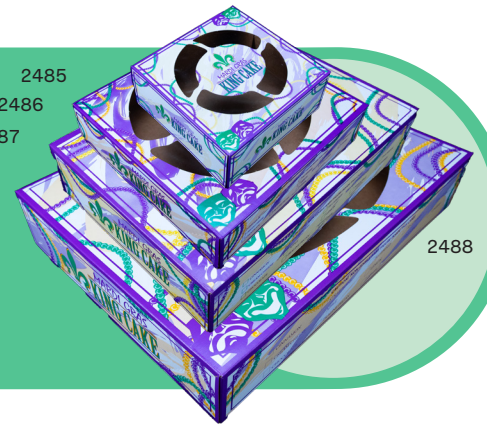

CONTACT US

Phone: (+1)423.756.5121

Website: sctray.com

Contact your SCT Packaging Expert for more information

@sctpackaging

SEASONAL STOCK PRINTED

2024/25

MARDI GRAS SEASONAL BOXES

2485
2486
2487

Kick off Carnival Season with a delicious, traditional King Cake in one of our festive Mardi Gras boxes! The rich purple, green, and gold colors are so vibrant you'll feel like a part of the celebration, and with three sizes to choose from, it is the perfect choice. **Laissez les bons temps rouler!**

Holiday: March 4, 2025

MARDI GRAS:

automatic, 1 piece box, CUK, packed in corrugated

Item #	Size (in)	Size (cm)	Pack
2485	6 X 6 X 2-1/2	15.2 X 15.2 X 6.4	150
2486	10 X 10 X 2-1/2	25.4 X 25.4 X 6.4	100
2487	14 X 10 X 3	35.6 X 25.4 X 7.6	100
2488	19 X 14 X 3-1/2	48.3 X 35.6 X 8.9	50