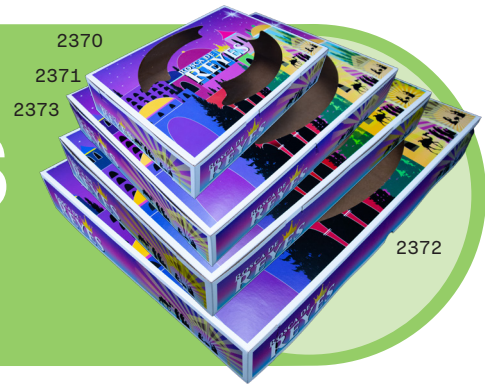

- Celebrated March 4, 2025

Bunny & Lamb Print

- First Day of Spring: March 20, 2025
- Easter: April 20, 2025

Flag Design Print

- Memorial Day: May 26, 2025
- Independence Day: July 4, 2025
- Available Year Round

SEASONAL STOCK PRINTED

2024/25

ROSCA DE REYES SEASONAL BOXES

Serve your Rosca de Reyes in a **box that is as beautiful as it is!**

SCT's lock-corner **Rosca de Reyes bakery box** makes assembly **easy** with an attached lid that tucks directly into the box and can be stored flat for storage and transport. **A window provides a view of this special holiday treat**, and it is **recyclable**, where facilities exist, just be sure to remove the window film!

If you want your Rosca de Reyes to stand out, this box is for you!

Holiday: **January 6, 2025**

ROSCA DE REYES:

lock corner, 1 piece box, tuck top, CUK, poly wrapped

Item #	Size (in)	Size (cm)	Pack
2370	14X10X3-1/8	35.6 X 25.4 X 7.9	50
2371	19X14X3-1/8	48.3 X 35.6 X 7.9	50
2373	21-1/4 X 13-3/8 X 3-1/8	54 X 34 X 7.9	50

lock corner, 2 piece box, full telescoping top, CUK, poly wrapped

Item #	Size (in)	Size (cm)	Pack
2372	25-7/8 X 18-1/16 X 3-1/8	65.7 X 46 X 7.9	25

Available to Ship by: 10.08.2024

Contact your local Account Manager for current pricing